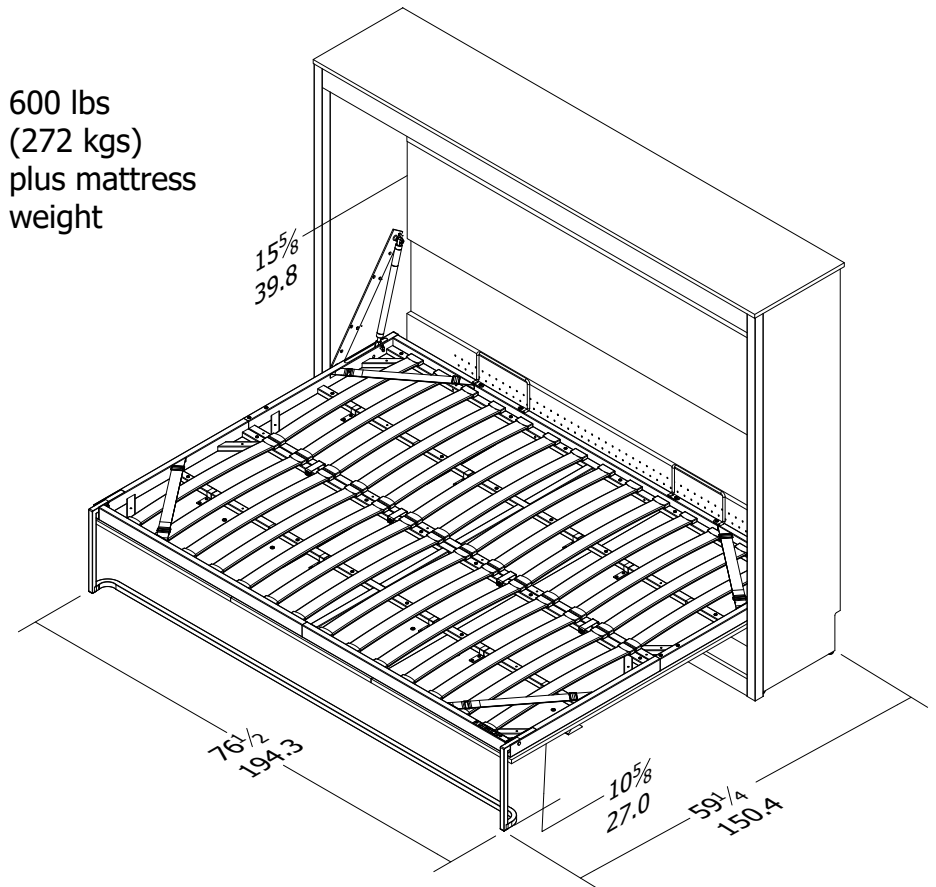

8424XXXCOMS

Wood Breakdown:
PB 52% & 3% MDF
Total storage: 38.97 cubic feet

Overall Product Size:
61-3/4 in. H x 81-1/2 in. W x 16-1/2 in. D
156.8 cm H x 206.5 cm W x 41.9 cm D

FULL SIZE MATTRESS

- * up to 10" thick
- * max weight 60 lbs (27.2 kgs)
- * min weight 30 lbs (13.6 kgs)

600 lbs
(272 kgs)
plus mattress
weight

Maximum Weight Capacities
Unit Weight: 318lbs. (144.24 kgs)