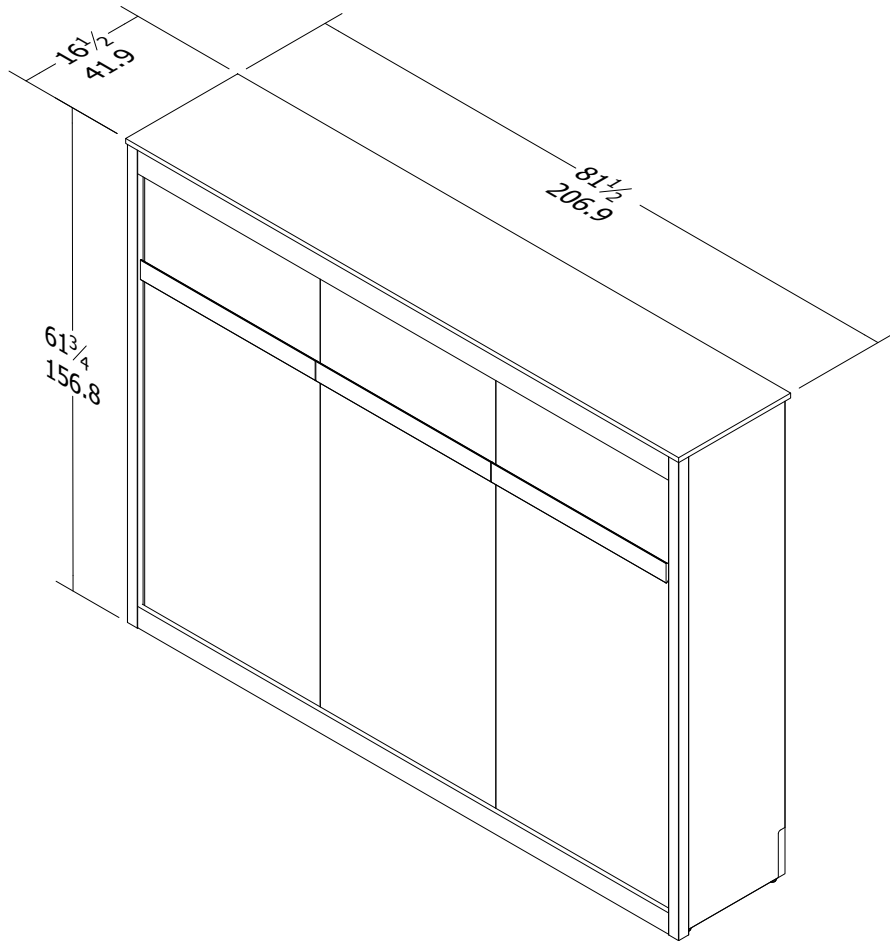

8424XXXCOMS

Wood Breakdown:
PB 52% & 3% MDF
Total storage: 38.97 cubic feet

Overall Product Size:
61-3/4 in. H x 81-1/2 in. W x 16-1/2 in. D
156.8 cm H x 206.5 cm W x 41.9 cm D

FULL SIZE MATTRESS

- * up to 10" thick
- * max weight 60 lbs (27.2 kgs)
- * min weight 30 lbs (13.6 kgs)

600 lbs
(272 kgs)
plus mattress
weight

Maximum Weight Capacities
Unit Weight: 318lbs. (144.24 kgs)